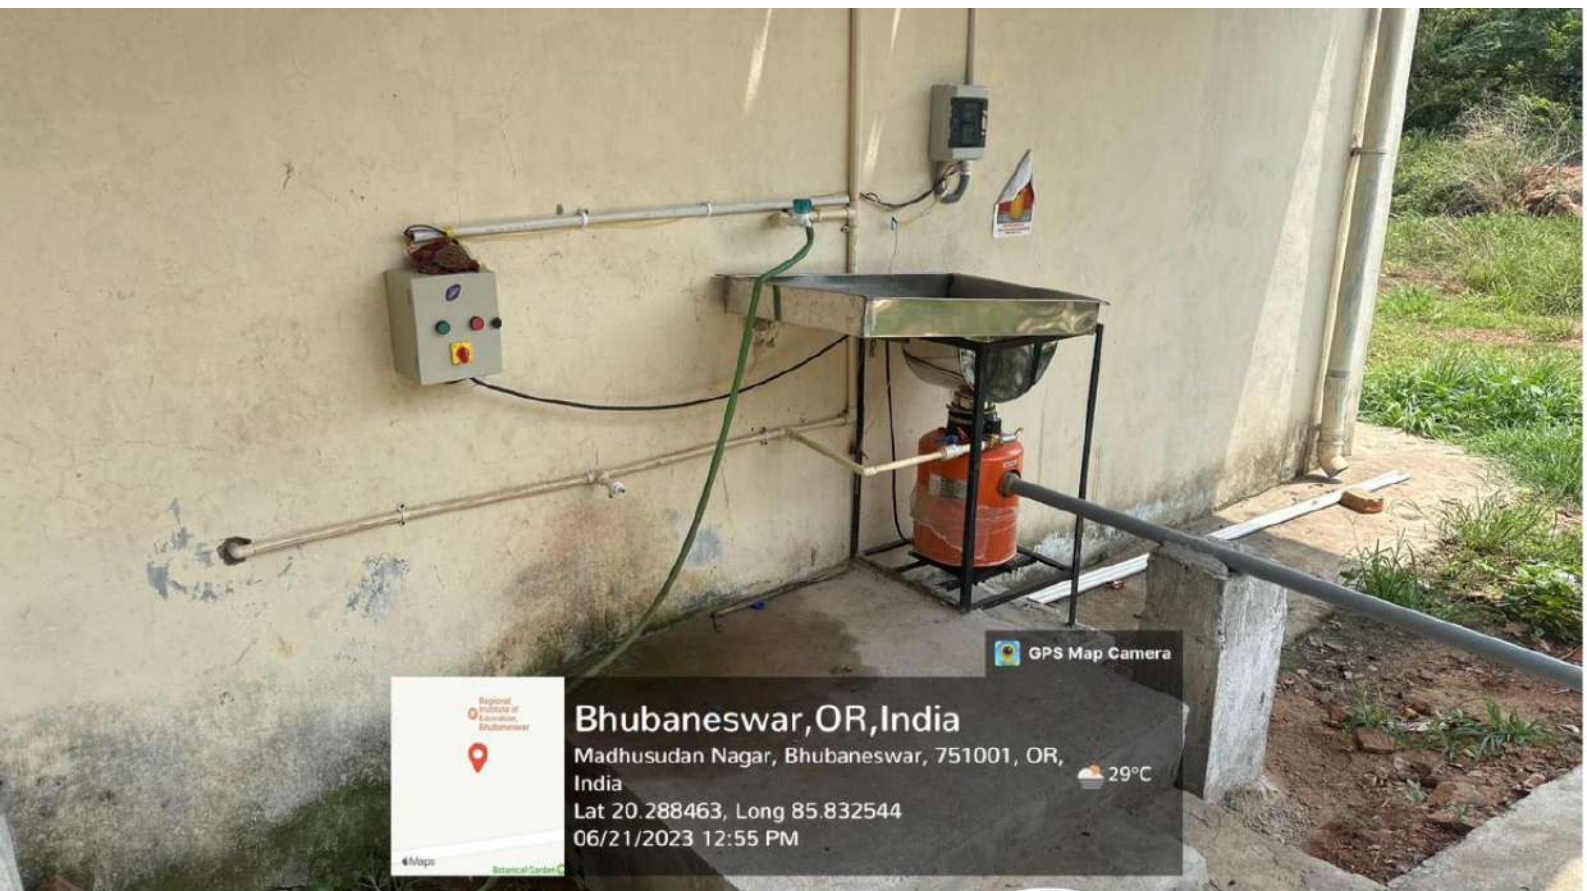

BIO GAS PLANT
REGIONAL INSTITUTE OF EDUCATION ,BHUBANESWAR

Bhubaneswar, OR, India

Madhusudan Nagar, Bhubaneswar, 751001, OR, India

Lat 20.288463, Long 85.832544

06/21/2023 12:55 PM

29°C

GPS Map Camera

**BIO GAS PLANT
REGIONAL INSTITUTE OF EDUCATION ,BHUBANESWAR**