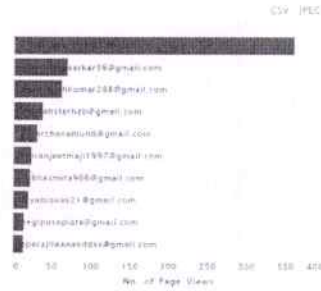

Top 10 Users