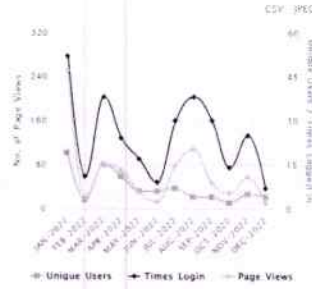

N-LIST

College Admin Login | Licences and Fair Use | FAQs | Downloads | Awareness Programme

HOME | ABOUT | MEMBERS | REGISTER | E-RESOURCES | SEARCH

REGIONAL INSTITUTE OF EDUCATION, BHUBANESHWAR

Home | Usage Statistics

- Dashboard
- Users Details
- Upload Bulk Users
- Activate Bulk Users
- Member Delete list
- Usage Statistics
- Invoice / Receipt
- Activity Log
- Change Password
- Logout

USAGE STATISTICS

Start Month: 2022-01 | End Month: 2022-12

Old Usages Format

Get Usages

Users Activity