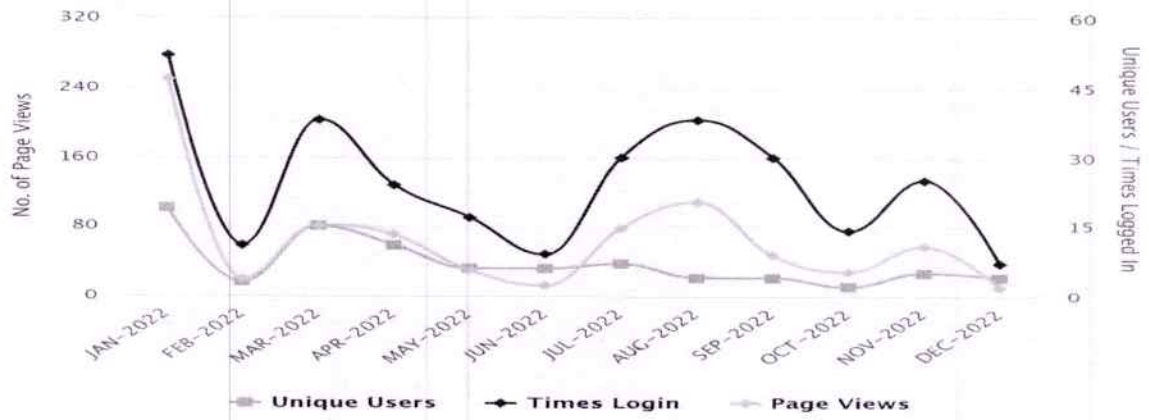

M Negi
पुस्तकालयाध्यक्ष/LIBRARIAN
क्षेत्रीय शिक्षा संस्थान, भुवनेश्वर, उडिसा
Regional Institute of Education
Bhubaneswar, Odisha

[Signature]
समन्वयक
Coordinator
आंतरिक गुणवत्ता आश्वासन प्रकोष्ठ
Internal Quality Assurance Cell
क्षेत्रीय शिक्षा संस्थान, भुवनेश्वर
Regional Institute of Education, Bhubaneswar