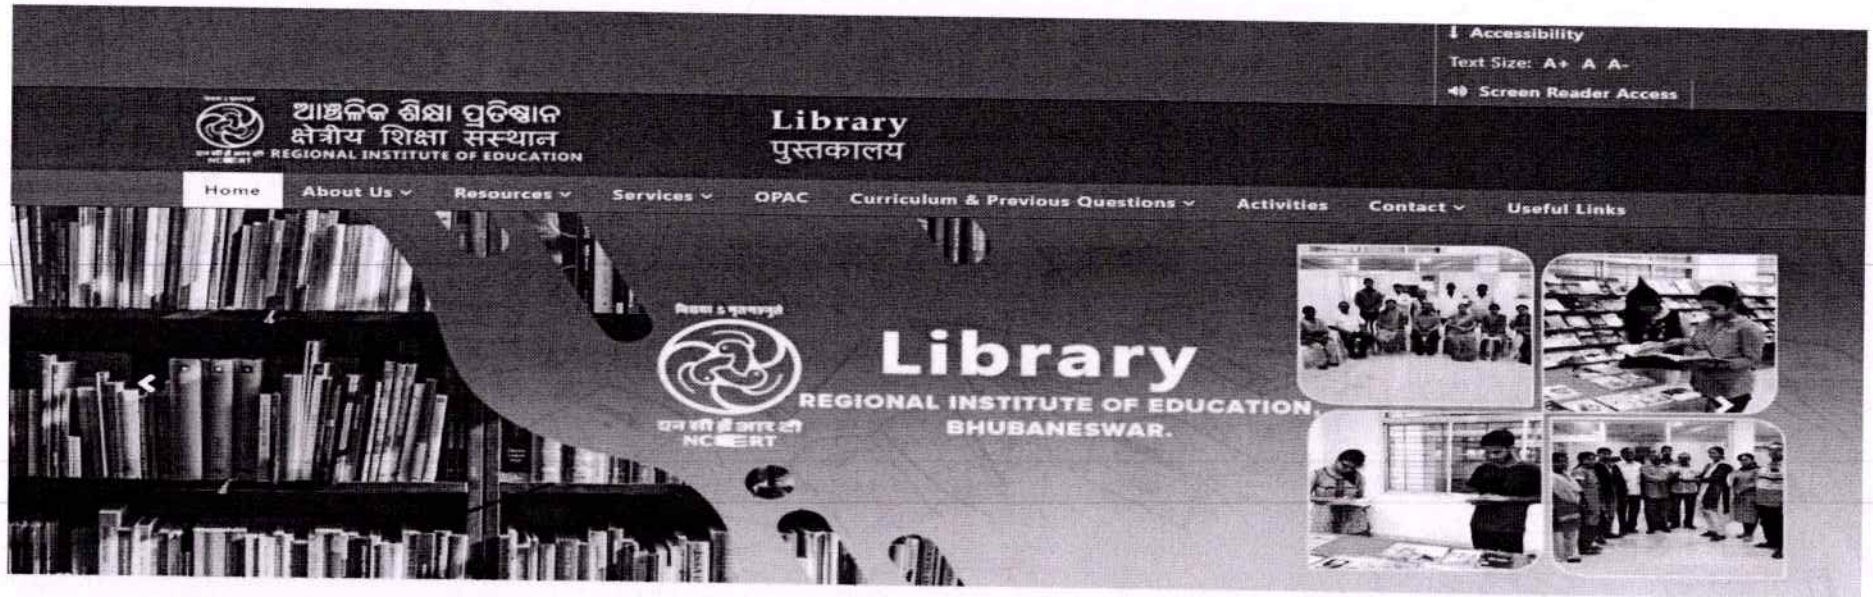

RIE Bhubaneswar E-Library Web Counter Statistics

About Library

The Institute Library was established in 1963 in the Institute's main building of Institute comprising one Stock room, two Reading halls, a Reference Section, a Periodical Section, a Technical Section, a Circulation Counter, an Internet Browsing room, a Reprography room, etc. Since it is located at the main building of the institute it is easily accessible to all users. The Library functions from 9 a.m. to 8.00 p.m. on all working days and it also opens on Saturdays and Sundays from 9.30 a.m. to 5 p.m.

The library is fully automated using KOHA- open source ILMS (Integrated Library Management System). The Online Public Access Catalogue (OPAC) is provided for easy searching, access, and retrieval of library documents. In-house publications of the Institute are being digitalized and uploaded in the Institutional Repository using Dspace for online and easy access for the users. The Library is equipped with JAWS Talking Screen Reader, Zoom Text Screen Magnifier, and Clear Reader + Basic Text Reading machine to support the visually impaired users of the library.