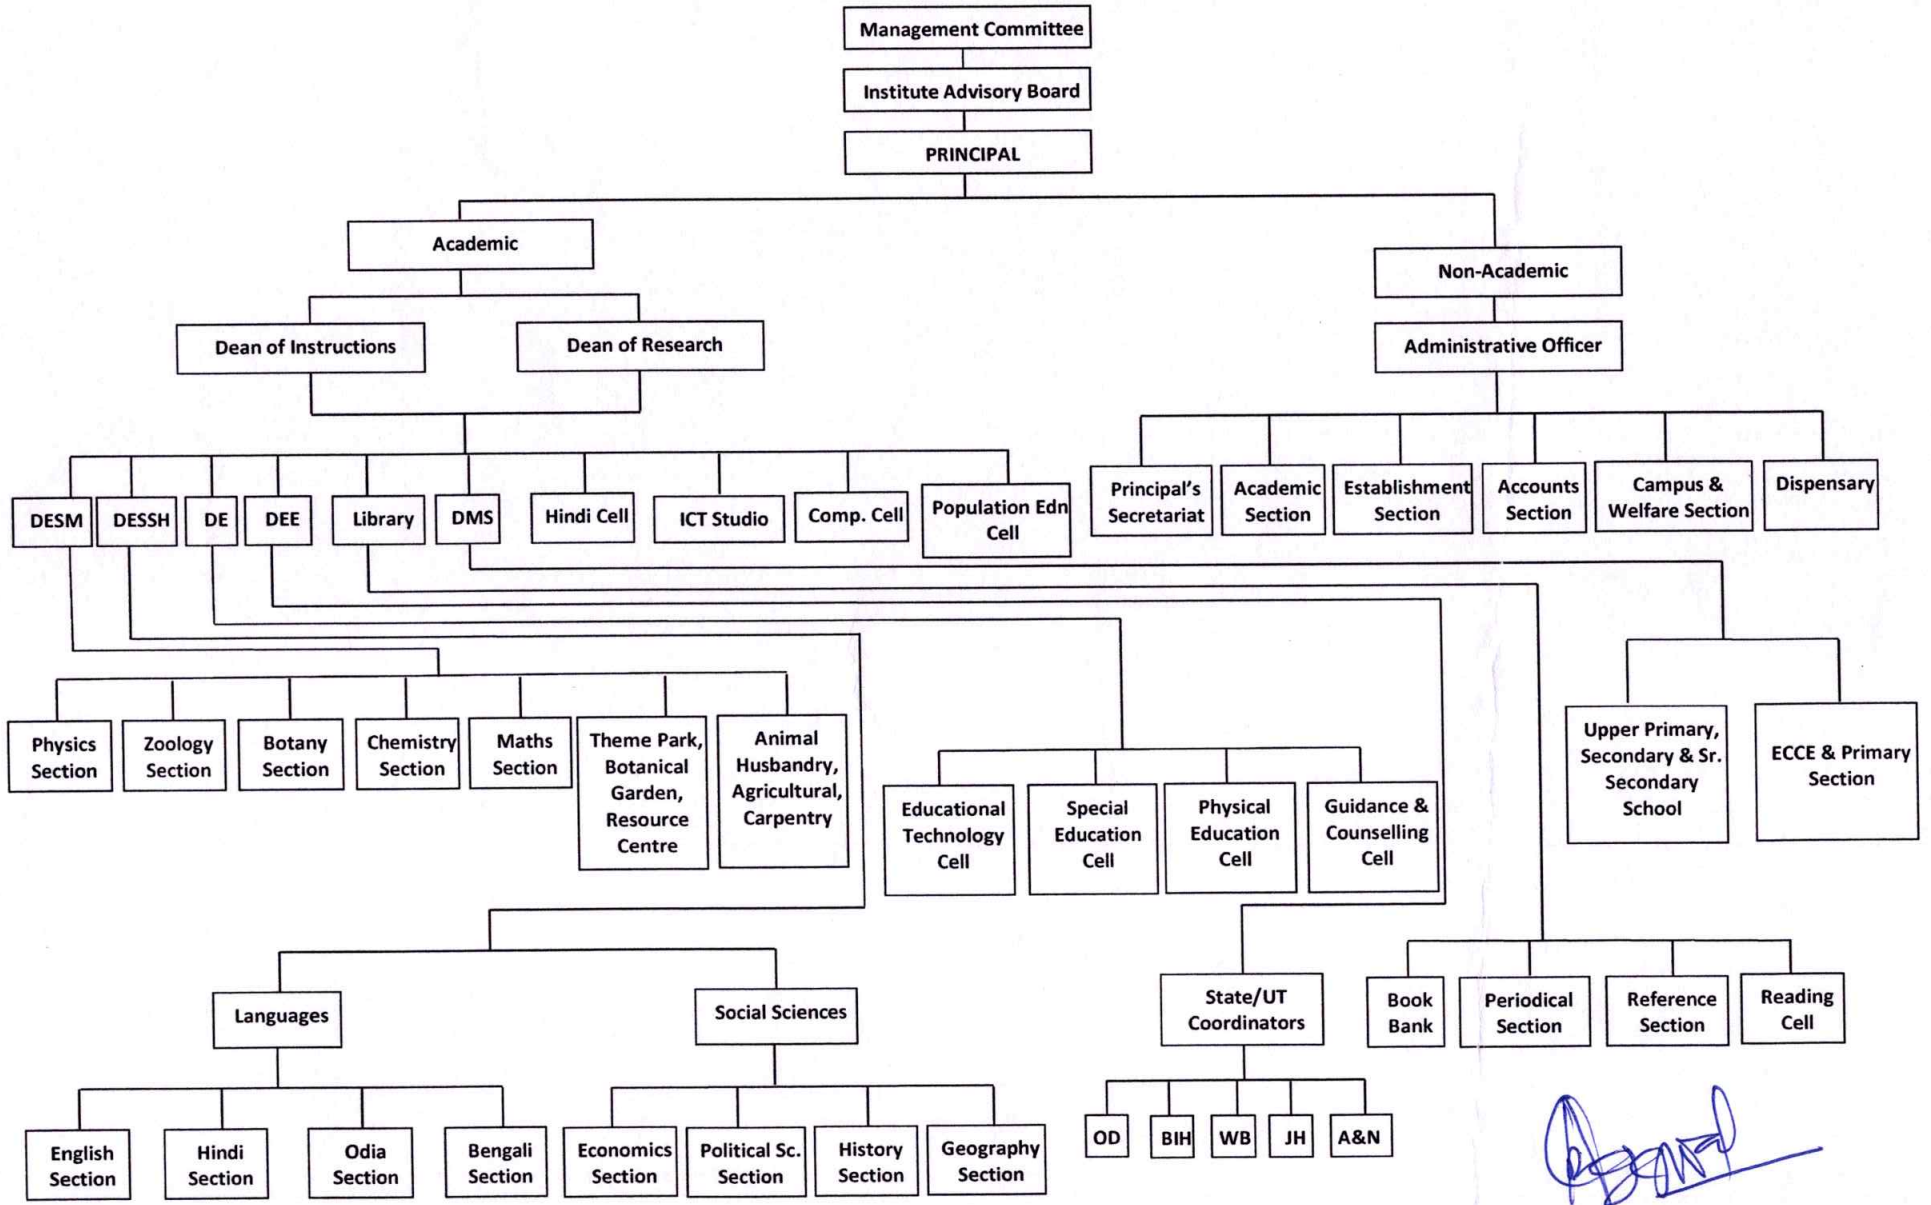

Organizational Structure
Regional Institute of Education, NCERT, Bhubaneswar

प्राचार्य/ PRINCIPAL
 क्षेत्रीय शिक्षा संस्थान
 Regional Institute of Education
 भुवनेश्वर / Bhubaneswar-751022