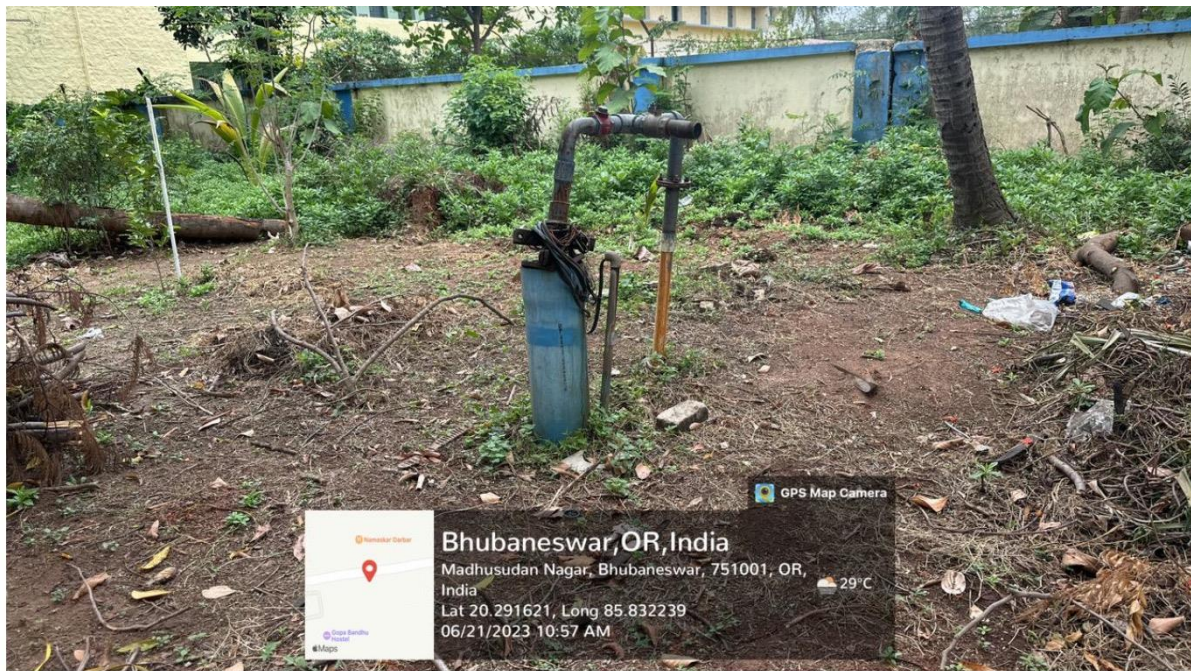

Rain Water Harvesting

Waste Water Recycling

Reservoirs/Tanks/Bore wells

BORE WELL-1
REGIONAL INSTITUTE OF EDUCATION ,BHUBANESWAR

BORE WELL-3
REGIONAL INSTITUTE OF EDUCATION ,BHUBANESWAR

Bhubaneswar, OR, India
Madhusudan Nagar, Bhubaneswar, 751001, OR,
India
Lat 20.290304, Long 85.832484
06/21/2023 10:54 AM